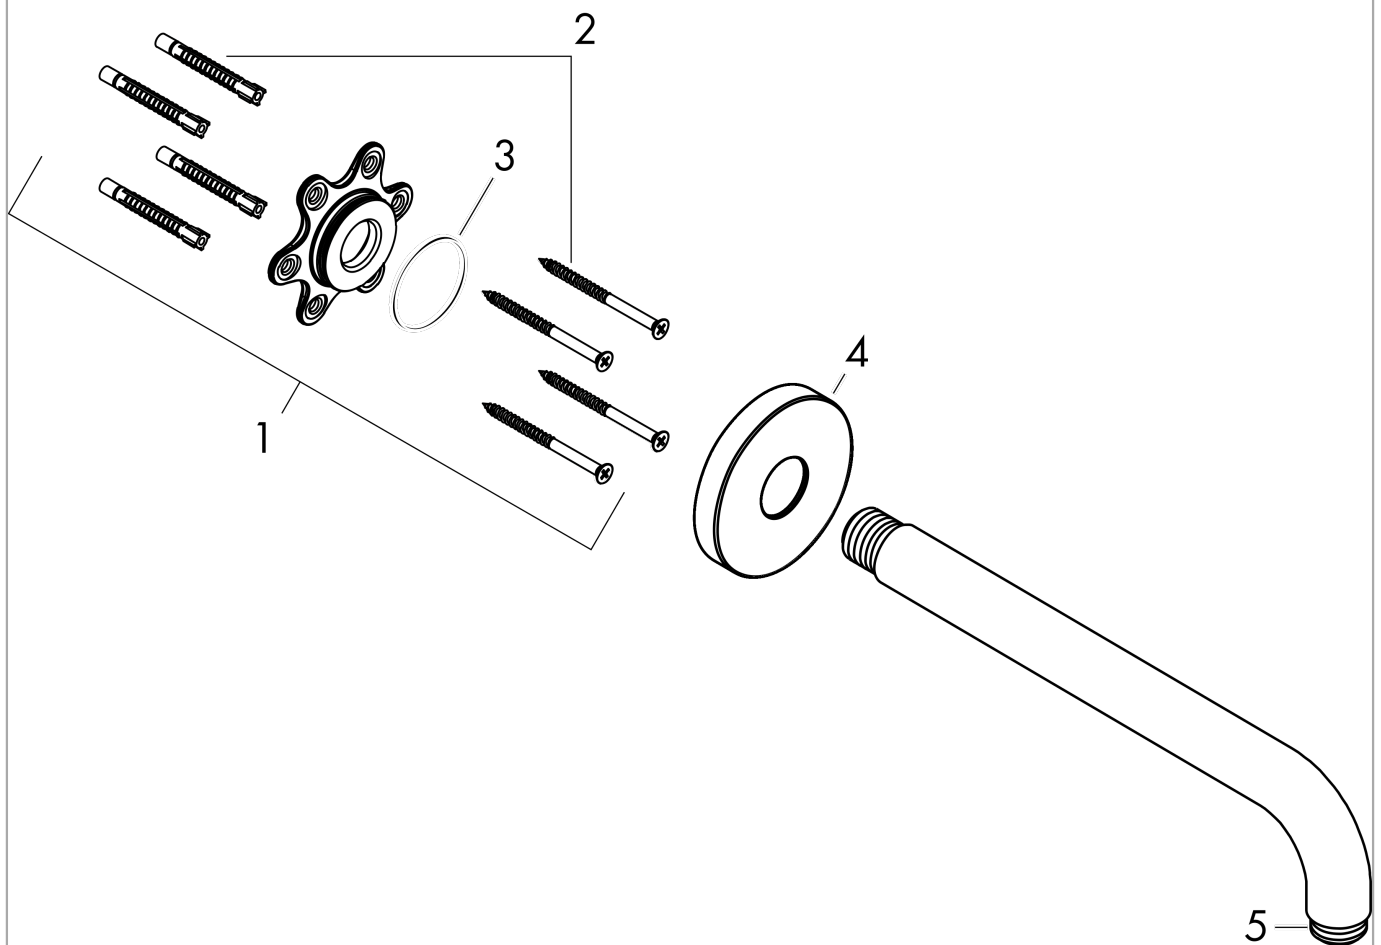

Shower arm 24.1 cmSurfaces: **Chrome** Article Number: **27409000****Description****product features**

- length: 241 mm
- installation type: exposed installation
- material: brass
- version: 90° angle
- connection type: G 1/2

Product image**Scale drawing**

Shower arm 24.1 cm

Surfaces: **Chrome** Article Number: **27409000**

Exploded Drawing

Year of production: >12/20

Shower arm 24.1 cm

Surfaces: **Chrome** Article Number: **27409000**

Spare part list

Year of production: >12/20

Pos.	Description	Article Number	Price	PU
1	mounting kit	95208000	-	1
2	mounting set	40916000	-	1
3	O-ring 34x2	98383000	-	1
4	escutcheon Ø 80 mm	98940000	-	1
5	O-ring 16x2	98133000	-	1