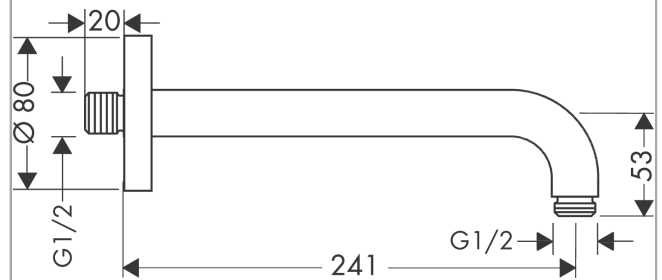

Shower arm 24.1 cmSurfaces: **Chrome** Article Number: **27409000****Description****product features**

- length: 241 mm
- installation type: exposed installation
- material: brass
- version: 90° angle
- connection type: G 1/2

Product image**Scale drawing**

Shower arm 24.1 cm

Surfaces: **Chrome** Article Number: **27409000**

Exploded Drawing

Year of production: >12/20

Shower arm 24.1 cm

Surfaces: **Chrome** Article Number: **27409000**

Spare part list

Year of production: >12/20

Pos.	Description	Article Number	Price	PU
1	mounting kit	95208000	-	1
2	mounting set	40916000	-	1
3	O-ring 34x2	98383000	-	1
4	escutcheon Ø 80 mm	98940000	-	1
5	O-ring 16x2	98133000	-	1