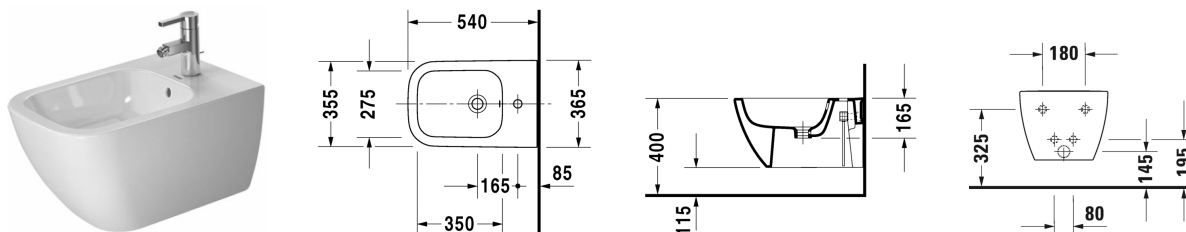

## Happy D.2 Bidet wall mounted # 225815..00 / 225815..00

|< 355 mm >|

Bidet wall mounted	Dimension	Weight	Order number
with overflow, with tap platform, overflow clip chrome included, Durafix included			
<b>Colors</b>			
00 White Alpin 13 Anthracite Matt			
<b>Variant</b>			
inside colour White, outside colour White	355 x 540 mm	18.600 kilogram	225815..00
inside colour Anthracite Matt, outside colour Anthracite Matt	355 x 540 mm	18.600 kilogram	225815..00
<b>Infobox</b>			
Durafix for invisible fixation is included in delivery			
Sanitary ceramics with the special WonderGliss surface finish will remain clean and attractive-looking for a long time to come. When ordering WonderGliss please add a "1" as eleventh digit to the model number.			
<b>Accessory</b>			
Support bracket to be built in (distance 180 mm) Suitable for solid walls, for wall mounted bidet and wall mounted toilet			695200
Siphon for bidet with extended outlet pipe	1 1/4" mm	0.600 kilogram	005027
Fixing for wall mounted bidet and wall mounted toilet	Ø 12 x 180 mm	0.200 kilogram	006500