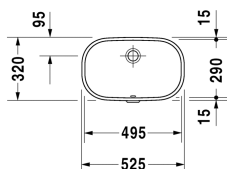

Vanity basin # 0338490000

|< 495 mm >|

Vanity basin	Dimension	Weight	Order number
undercounter basin, with overflow, without tap platform, fixings for installation in wooden consoles included, 495 mm			
Colors			
00 White Alpin			
Variant			
☒	495 x 290 mm	10.000 kg	0338490000
Infobox			
Measurements of undercounter models represent interior measurements			
Accessory for ceramics			
Fixing for stone countertops, (with the exception of # 046651)		0.200 kg	005028

All drawings contain the necessary measurements which are subject to standard tolerances. Exact measurements, in particular for customised installation scenarios, can only be taken from the finished ceramic piece.