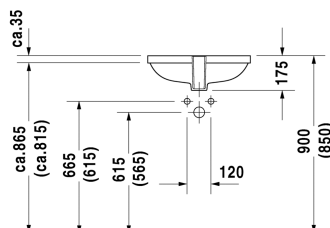

Vanity basin # 0338490000

|< 495 mm >|

Vanity basin	Dimension	Weight	Order number
undercounter basin, with overflow, without tap platform, fixings for installation in wooden consoles included, 495 mm			
Colors			
00 White Alpin			
Variant			
☒	495 x 290 mm	10.000 kg	0338490000
Infobox			
Measurements of undercounter models represent interior measurements			
Accessory for ceramics			
Fixing for stone countertops, (with the exception of # 046651)		0.200 kg	005028

All drawings contain the necessary measurements which are subject to standard tolerances. Exact measurements, in particular for customised installation scenarios, can only be taken from the finished ceramic piece.