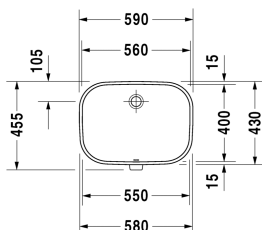

Vanity basin # 0338560000

|< 560 mm >|

Vanity basin	Dimension	Weight	Order number
undercounter basin, with overflow, without tap platform, fixings for installation in wooden consoles included, 560 mm			
Colors			
00 White Alpin			
Variant			
☒	560 x 400 mm	9.400 kg	0338560000
Infobox			
Measurements of undercounter models represent interior measurements			
Accessory			
Fixing for stone countertops, (with the exception of # 046651)		0.200 kg	005028

All drawings contain the necessary measurements which are subject to standard tolerances. Exact measurements, in particular for customised installation scenarios, can only be taken from the finished ceramic piece.