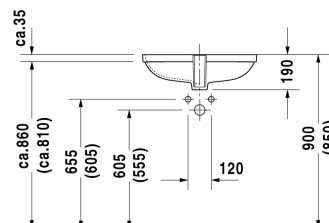

Vanity basin # 0338560000

|< 560 mm >|

Vanity basin	Dimension	Weight	Order number
undercounter basin, with overflow, without tap platform, fixings for installation in wooden consoles included, 560 mm			
Colors			
00 White Alpin			
Variant			
☒	560 x 400 mm	9.400 kg	0338560000
Infobox			
Measurements of undercounter models represent interior measurements			
Accessory			
Fixing for stone countertops, (with the exception of # 046651)		0.200 kg	005028

All drawings contain the necessary measurements which are subject to standard tolerances. Exact measurements, in particular for customised installation scenarios, can only be taken from the finished ceramic piece.